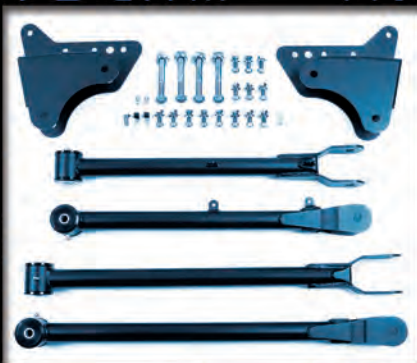

Longer Is Better!

**Long Arm Upgrade Kits
Are Available For Your
Existing Lifted Truck!**

(517) 279-2135

BDS-SUSPENSION.COM

If you are the original purchaser of any BDS product and it breaks, we will give you a new part. Period.