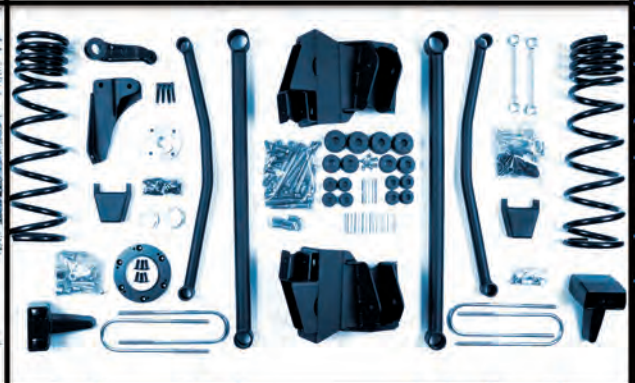

Longer Is Better!

**Long Arm Upgrade Kits
Are Available For Your
Existing Lifted Truck!**

(517) 279-2135

BDS-SUSPENSION.COM

If you are the original purchaser of any BDS product and it breaks, we will give you a new part. Period.