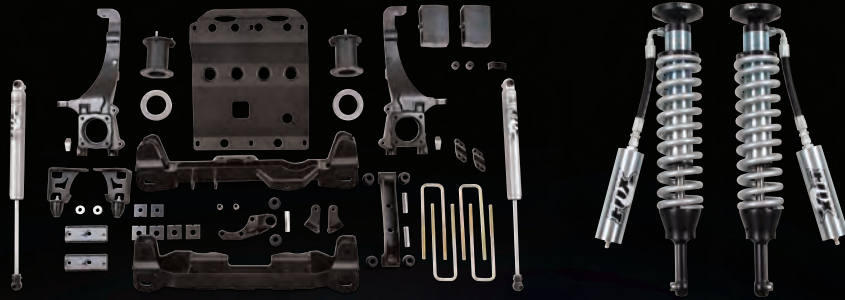

BDS SUSPENSION

Engineering and manufacturing the highest quality performance suspension lift kits and leveling kits for Tacoma, Tundra and FJ Cruiser

BDS SUSPENSION a wholly owned subsidiary of **FOX**

517-279-2135